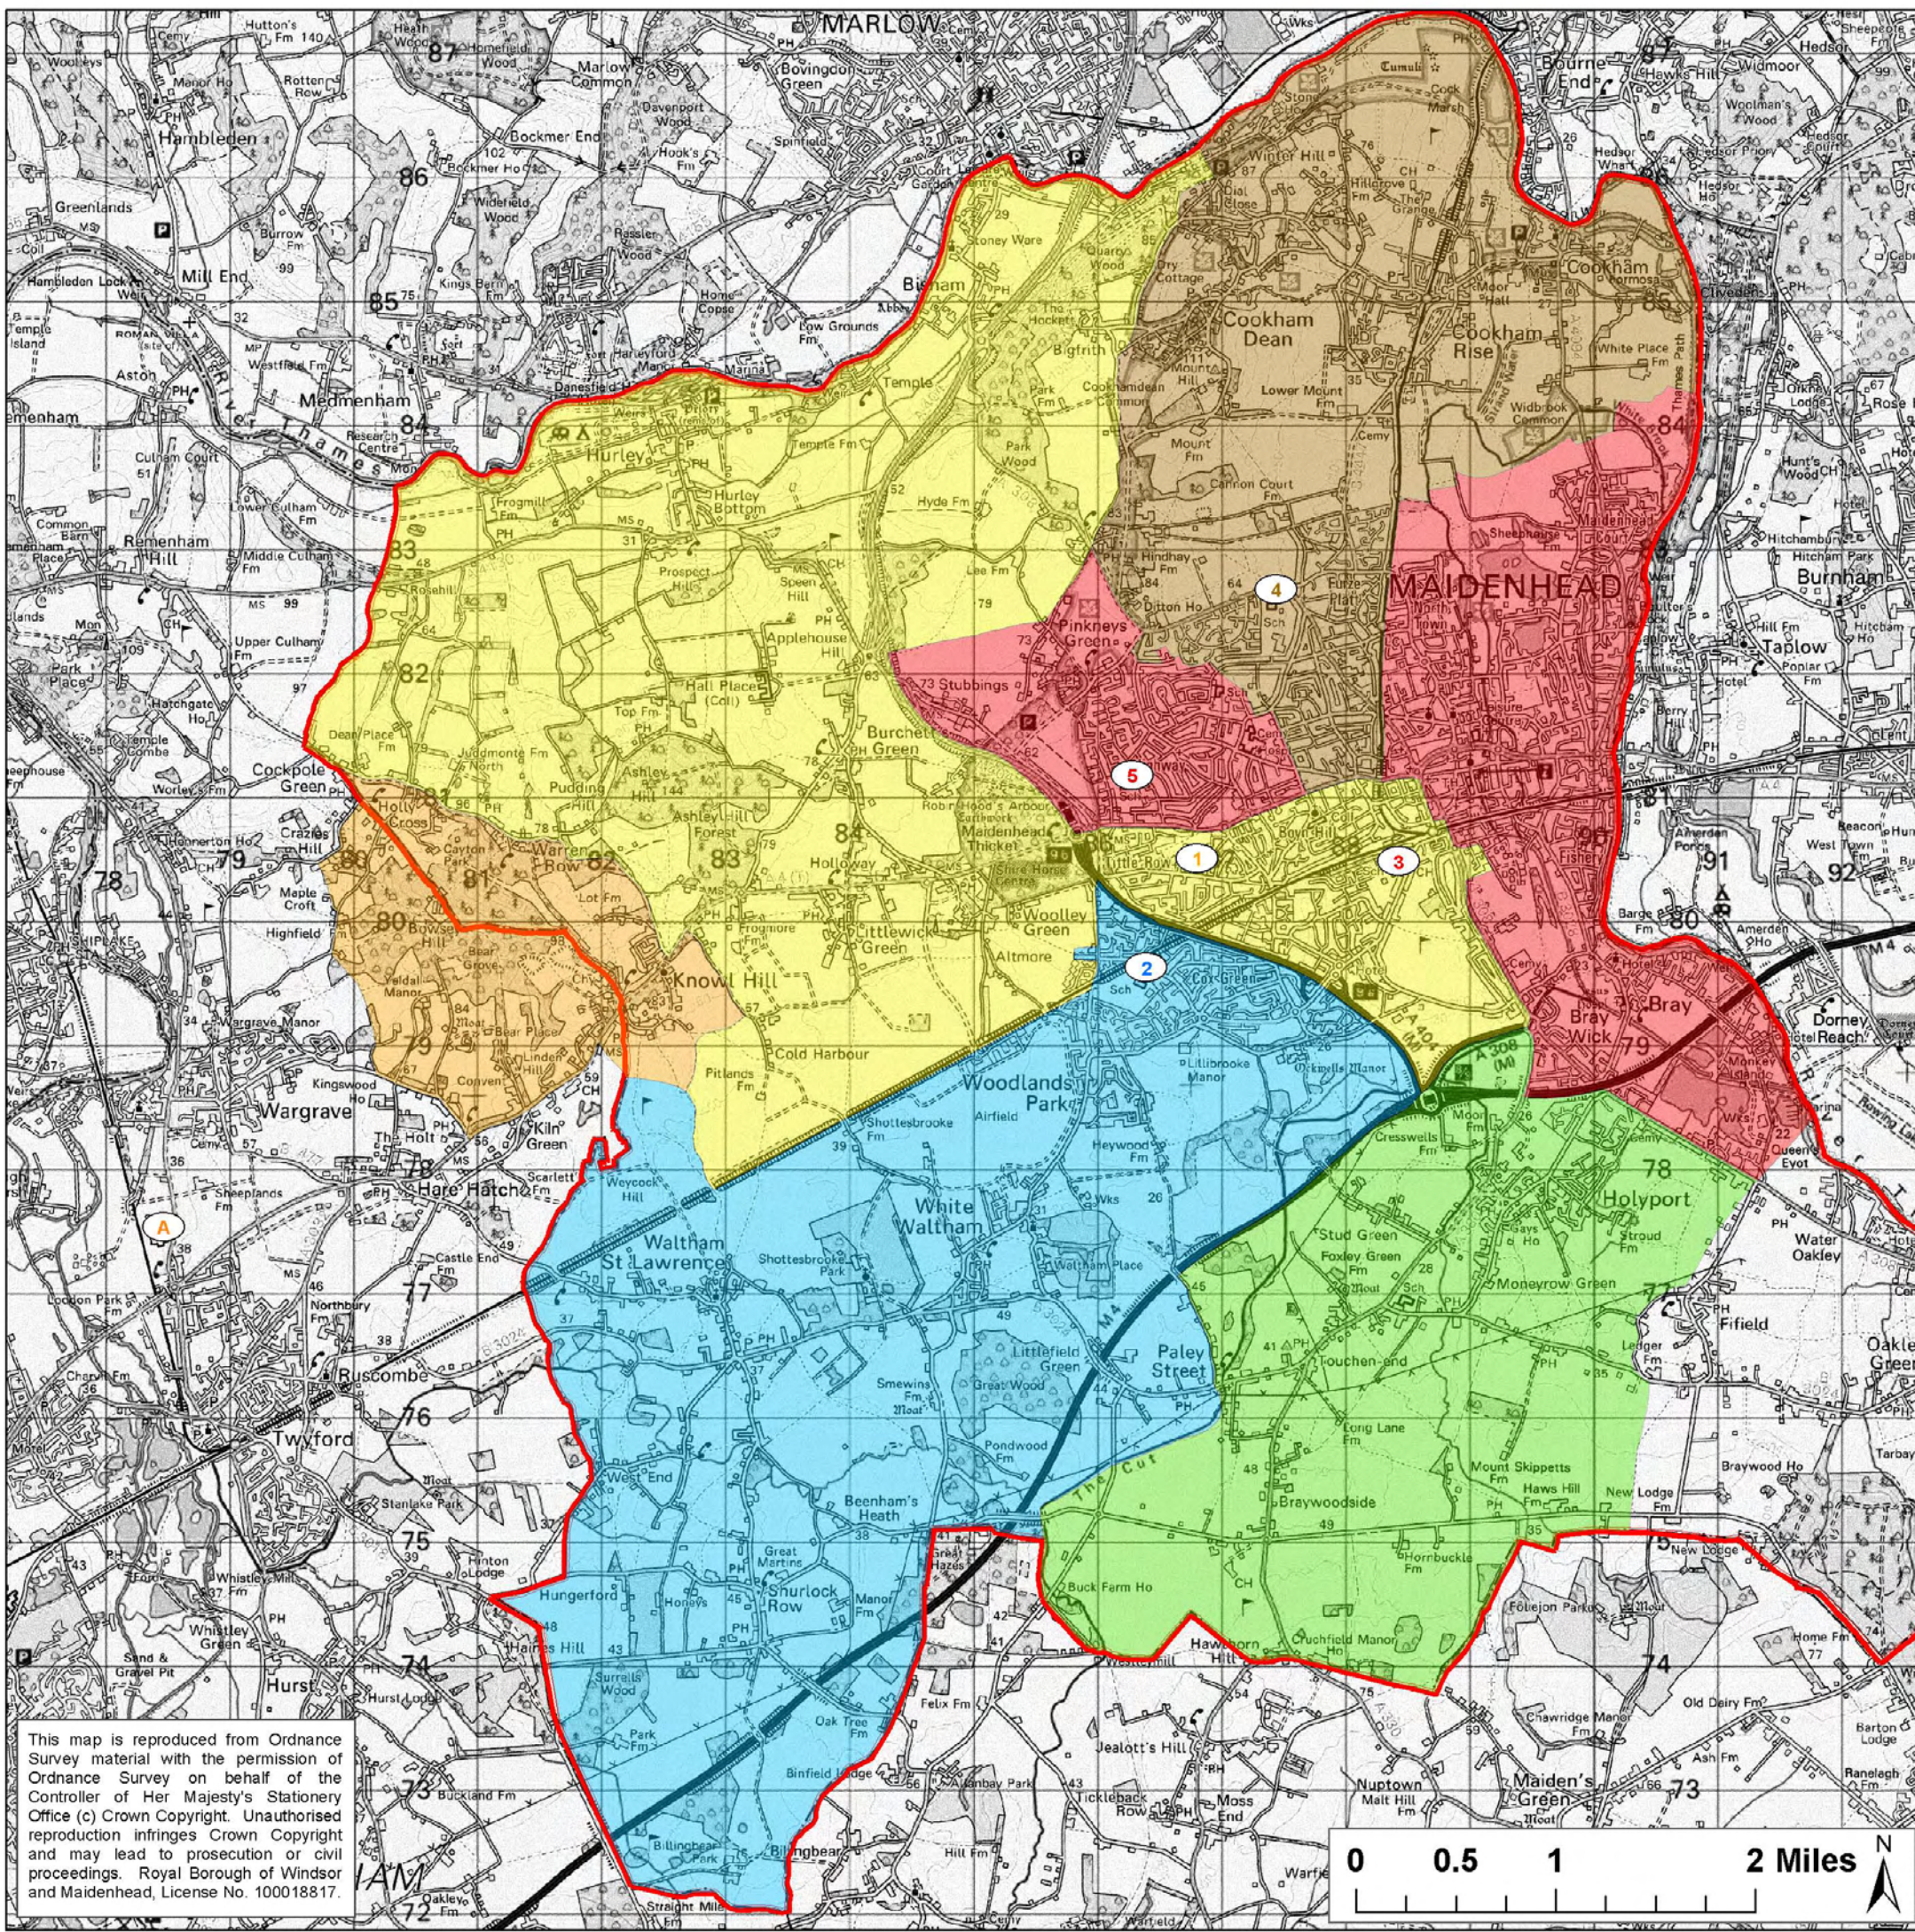

Designated Areas for Maidenhead Secondary Schools

- 1 Altwood CE Secondary School
 - 2 Cox Green School
 - 3 Desborough School¹
 - 4 Furze Platt Senior School
 - 5 Newlands Girls' School
 - WOKINGHAM SCHOOL
 - A The Piggott School²
- Designated Area for Desborough School and Newlands Girls' School
 - Designated Area for Furze Platt Senior School
 - Designated Area for Cox Green School
 - Designated Area for Altwood CE Secondary School
 - Designated Area shared between Cox Green School and Altwood CE Secondary School
 - Designated Area shared between Altwood CE Secondary School and Piggott Secondary School (a Wokingham School)

Notes

- ¹ Desborough School is not located within its own designated area, but sits a little way outside it.
- ² The Piggott School, Wokingham, is not maintained by the Royal Borough, but it shares a small part of the borough with Altwood CE Secondary School.

borough border

This map is reproduced from Ordnance Survey material with the permission of Ordnance Survey on behalf of the Controller of Her Majesty's Stationery Office (c) Crown Copyright. Unauthorised reproduction infringes Crown Copyright and may lead to prosecution or civil proceedings. Royal Borough of Windsor and Maidenhead, License No. 100018817.